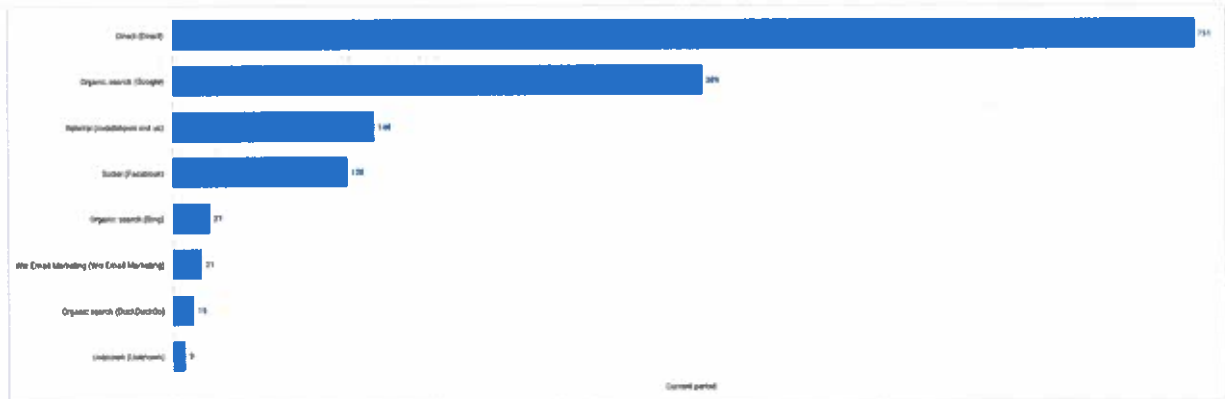

Traffic by Referring Sites

Marketing & Seo Traffic By Referring Sites (comparison, bar)

Traffic source and category	Site sessions
Direct (Direct)	751
Organic search (Google)	389
Referral (middletown.md.us)	148
Social (Facebook)	128
Organic search (Bing)	27
Wix Email Marketing	21
Organic search (DuckDuckGo)	15
Unknown (Unknown)	9