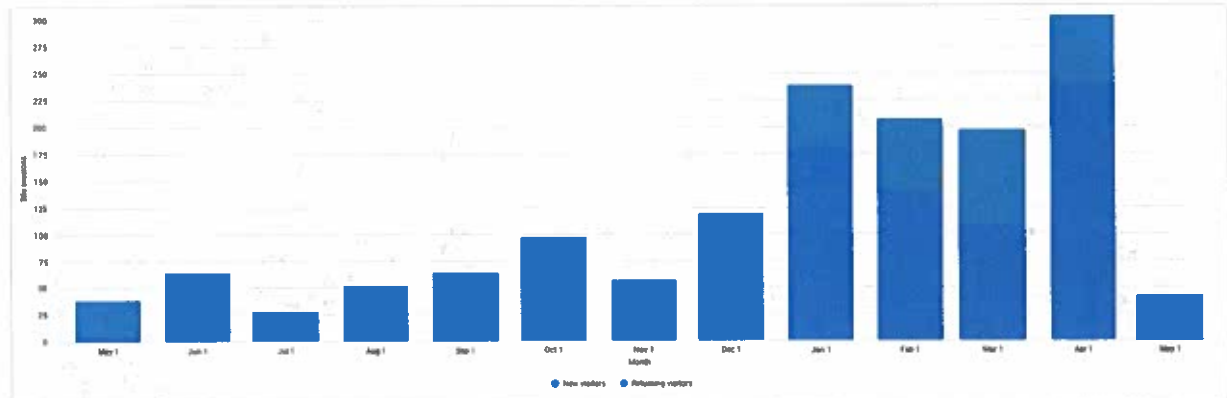

Traffic over Time

Which months get the most site visits.

Traffic Over Time (split, bar chart)

	New or returning visitor	New visitors	Returning visitors
	Month	Site sessions	Site sessions
	05/01/22	27	14
	04/01/22	241	63
	03/01/22	108	89
	02/01/22	141	66
	01/01/22	181	58
	12/01/21	88	31
	11/01/21	41	16
	10/01/21	72	25
	09/01/21	51	13
	08/01/21	38	14
	07/01/21	13	15
	06/01/21	44	20
	05/01/21	5	34
		1,050	458
		Total Sessions	1,508