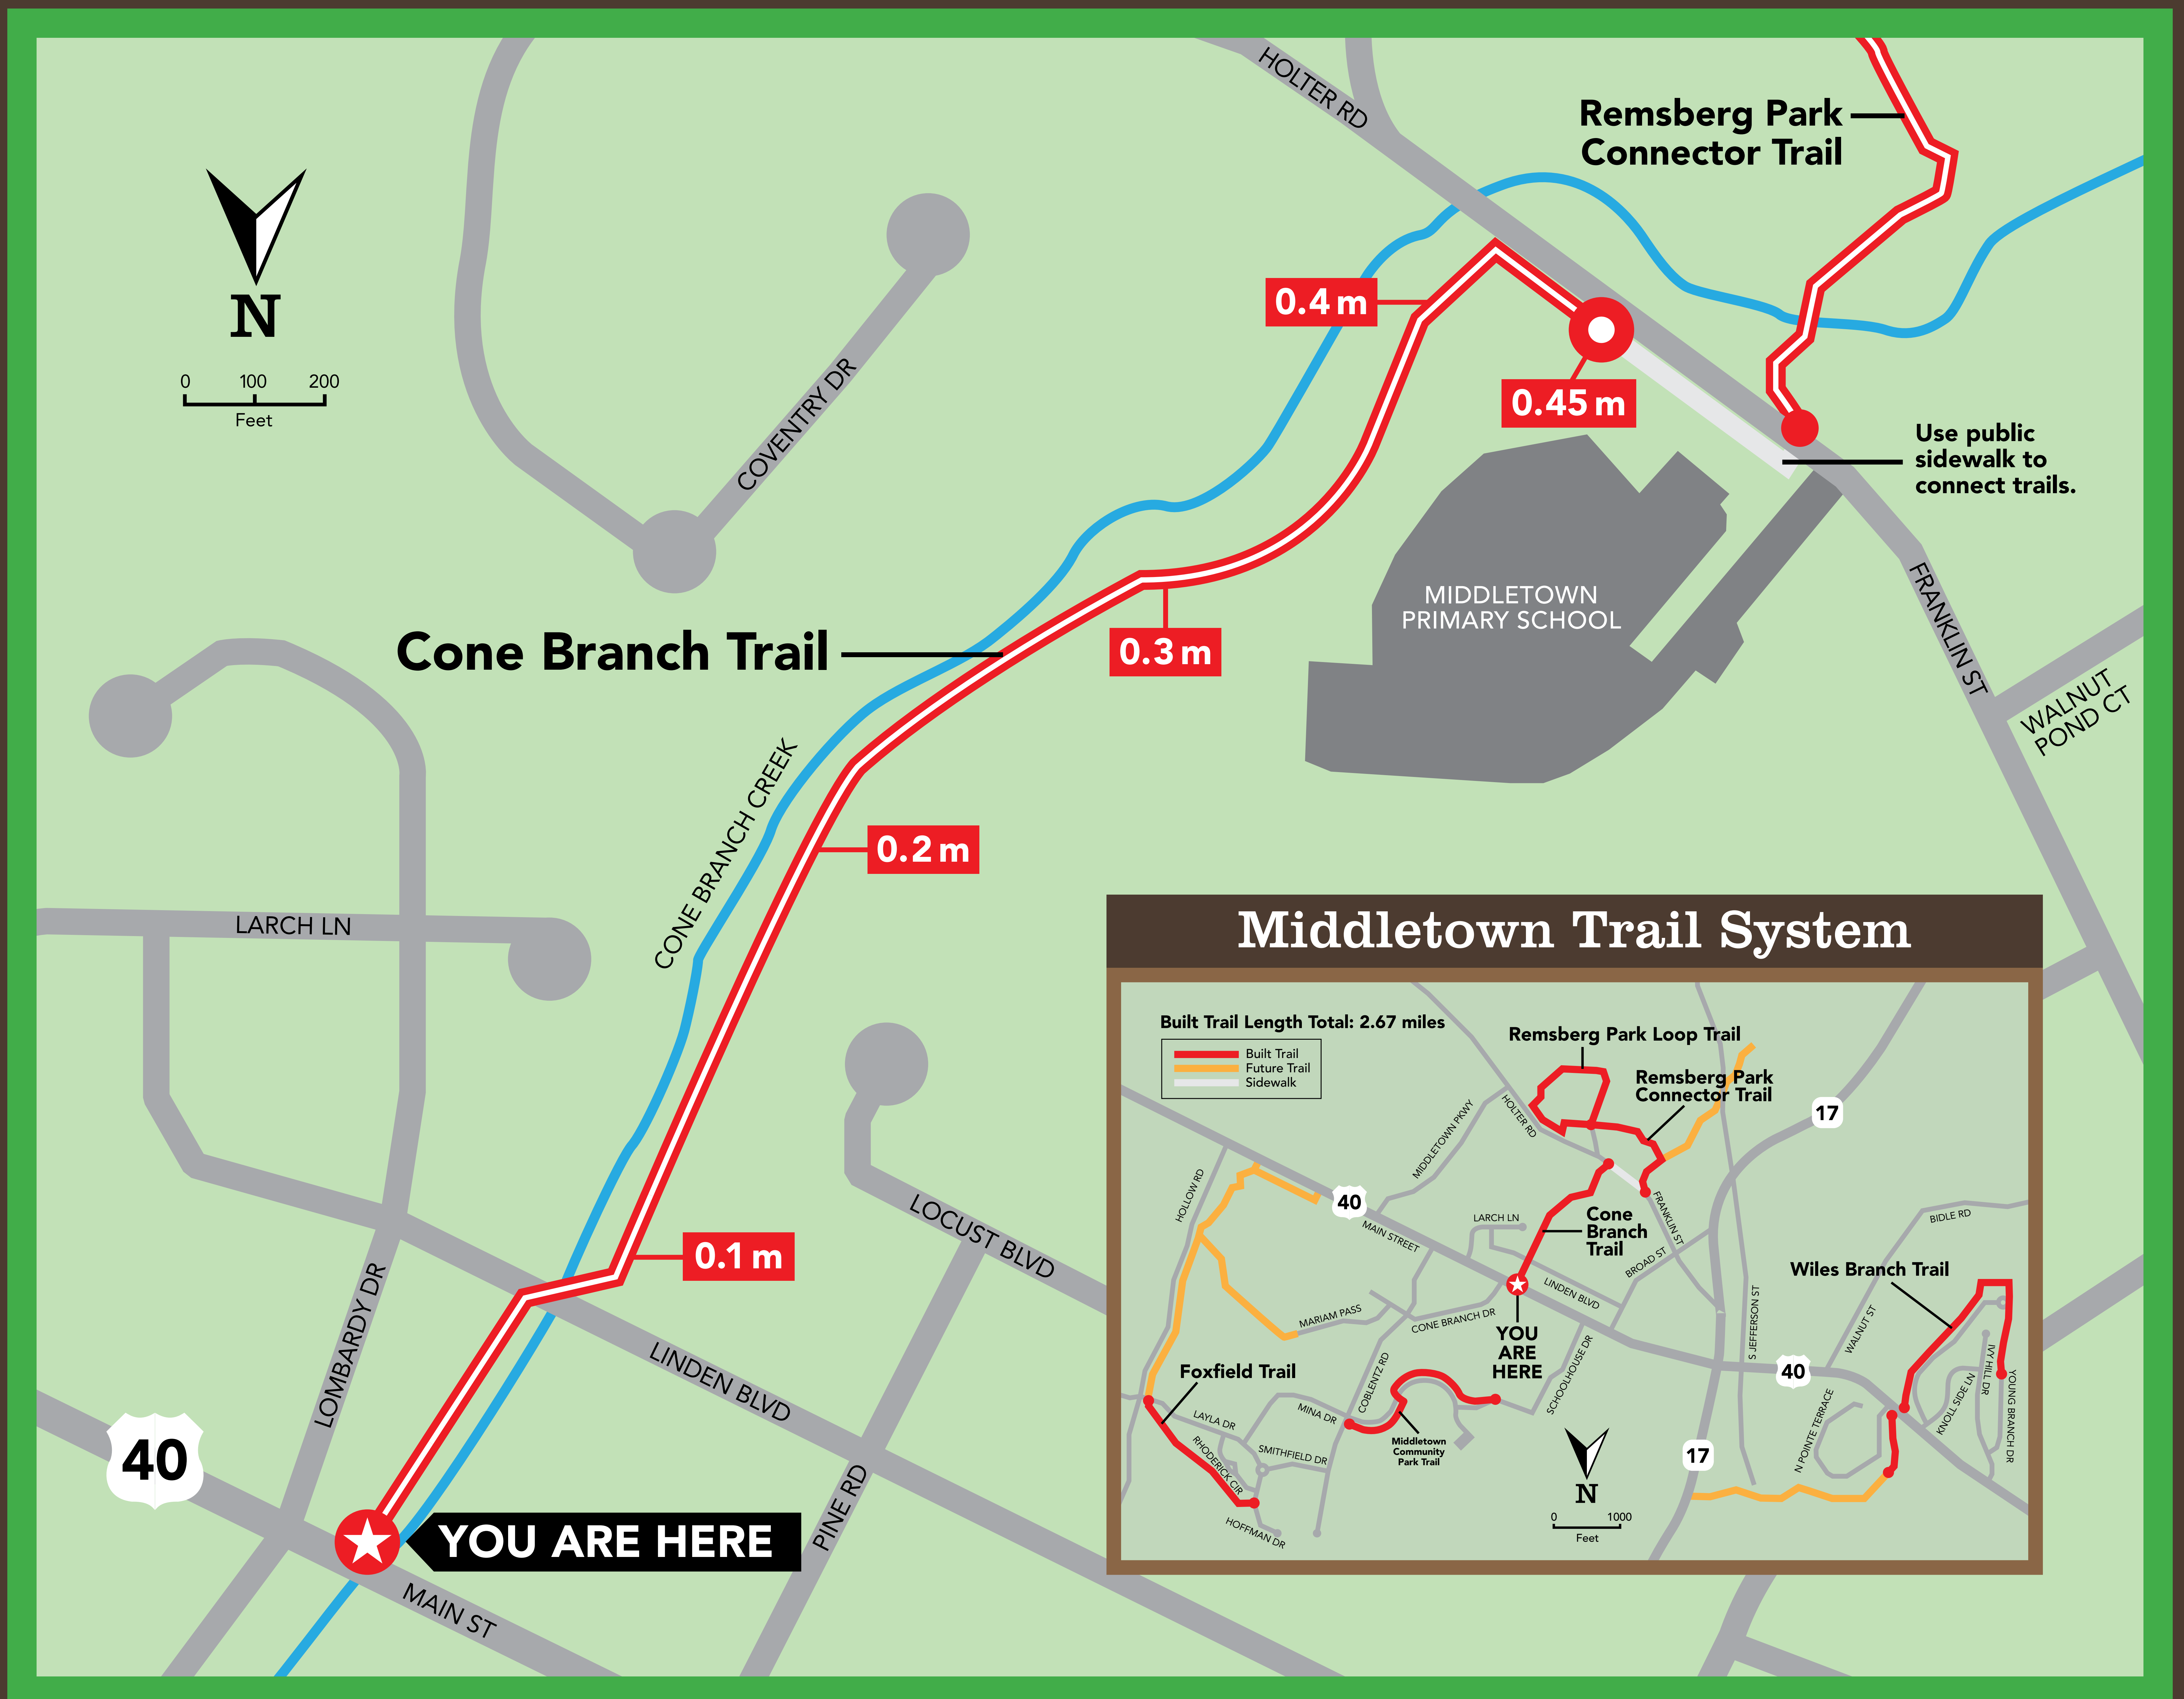

# Cone Branch Trail

**Trail Length One Way:** 0.45 miles  
**Trail Length Out and Back:** 0.90 miles  
**Total Elevation Change:** 40 feet

**Trail Width:** 8 feet  
**Trail Surface:** Paved

Town Office: 301.371.6171 | [www.middletown.md.us](http://www.middletown.md.us)