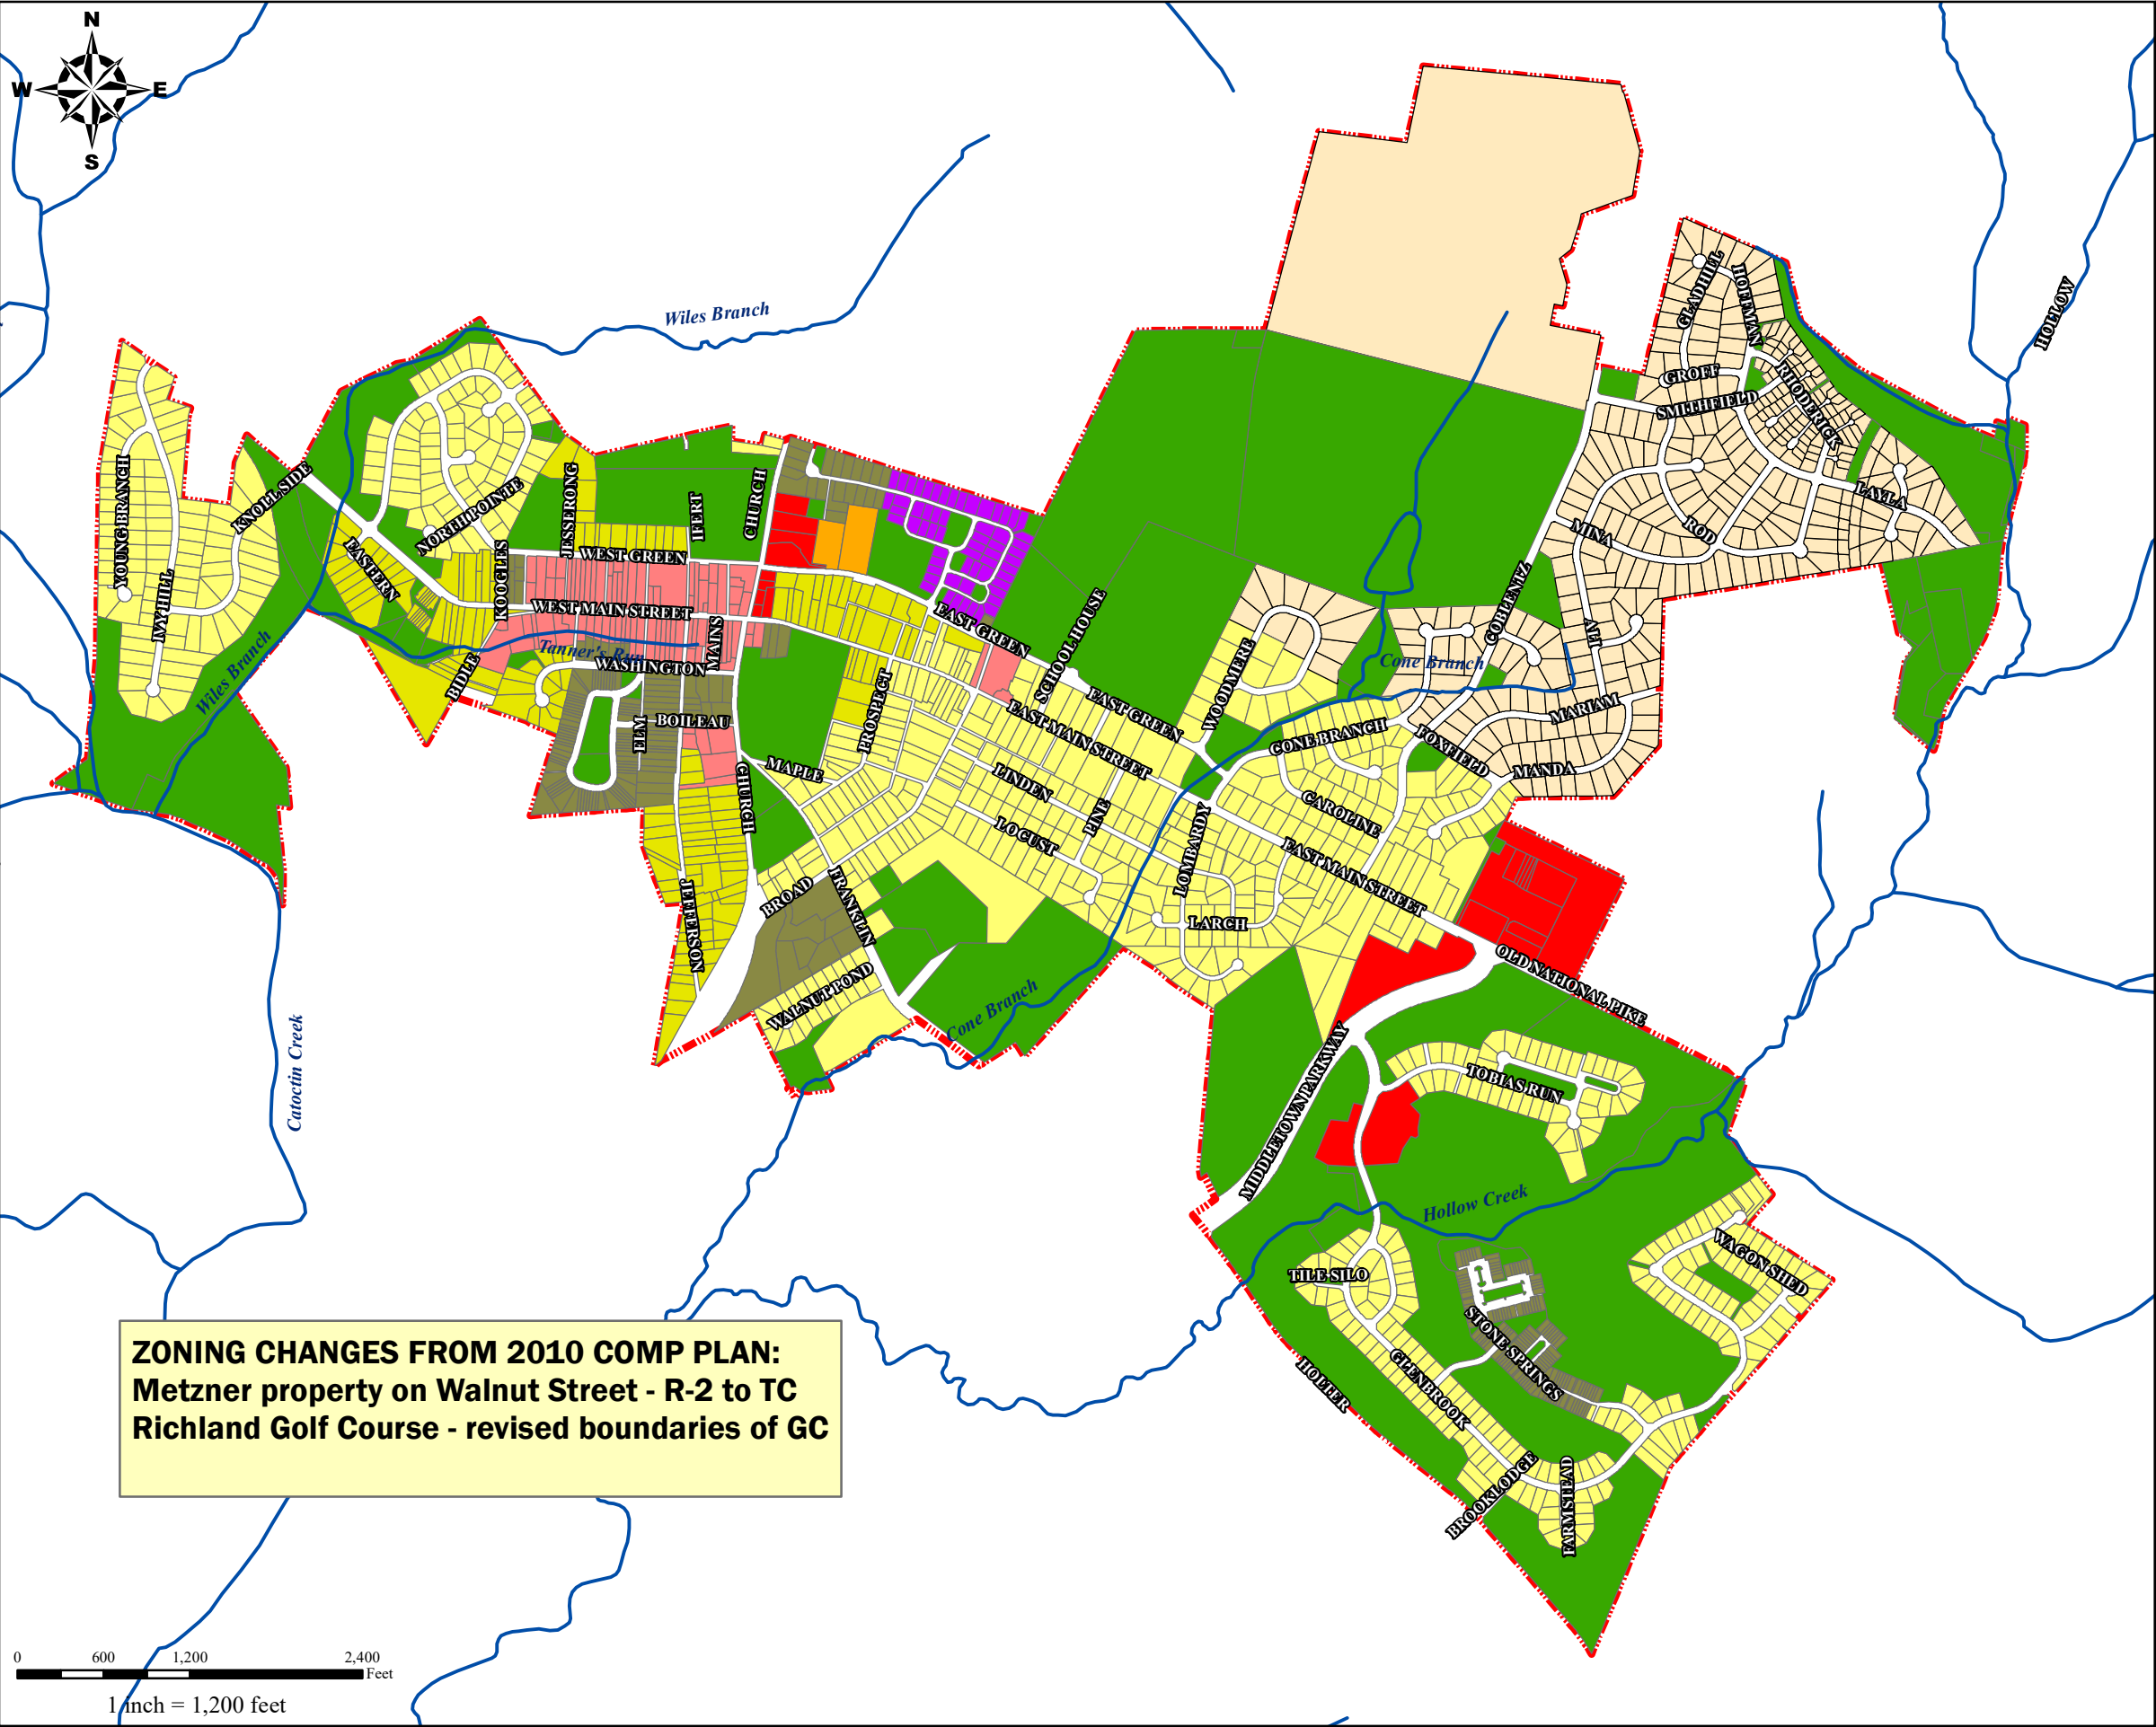

2023 Zoning Map Middletown, Maryland

Legend

- Stream
- General Commercial
- Open Space
- R-1 Residential
- R-2 Residential
- R-20 Residential
- R-3 Residential
- R-3/Neo. Traditional Res.
- Service Comm./Lt. Manu.
- Town Commercial
- Town Boundary

**ZONING CHANGES FROM 2010 COMP PLAN:
Metzner property on Walnut Street - R-2 to TC
Richland Golf Course - revised boundaries of GC**