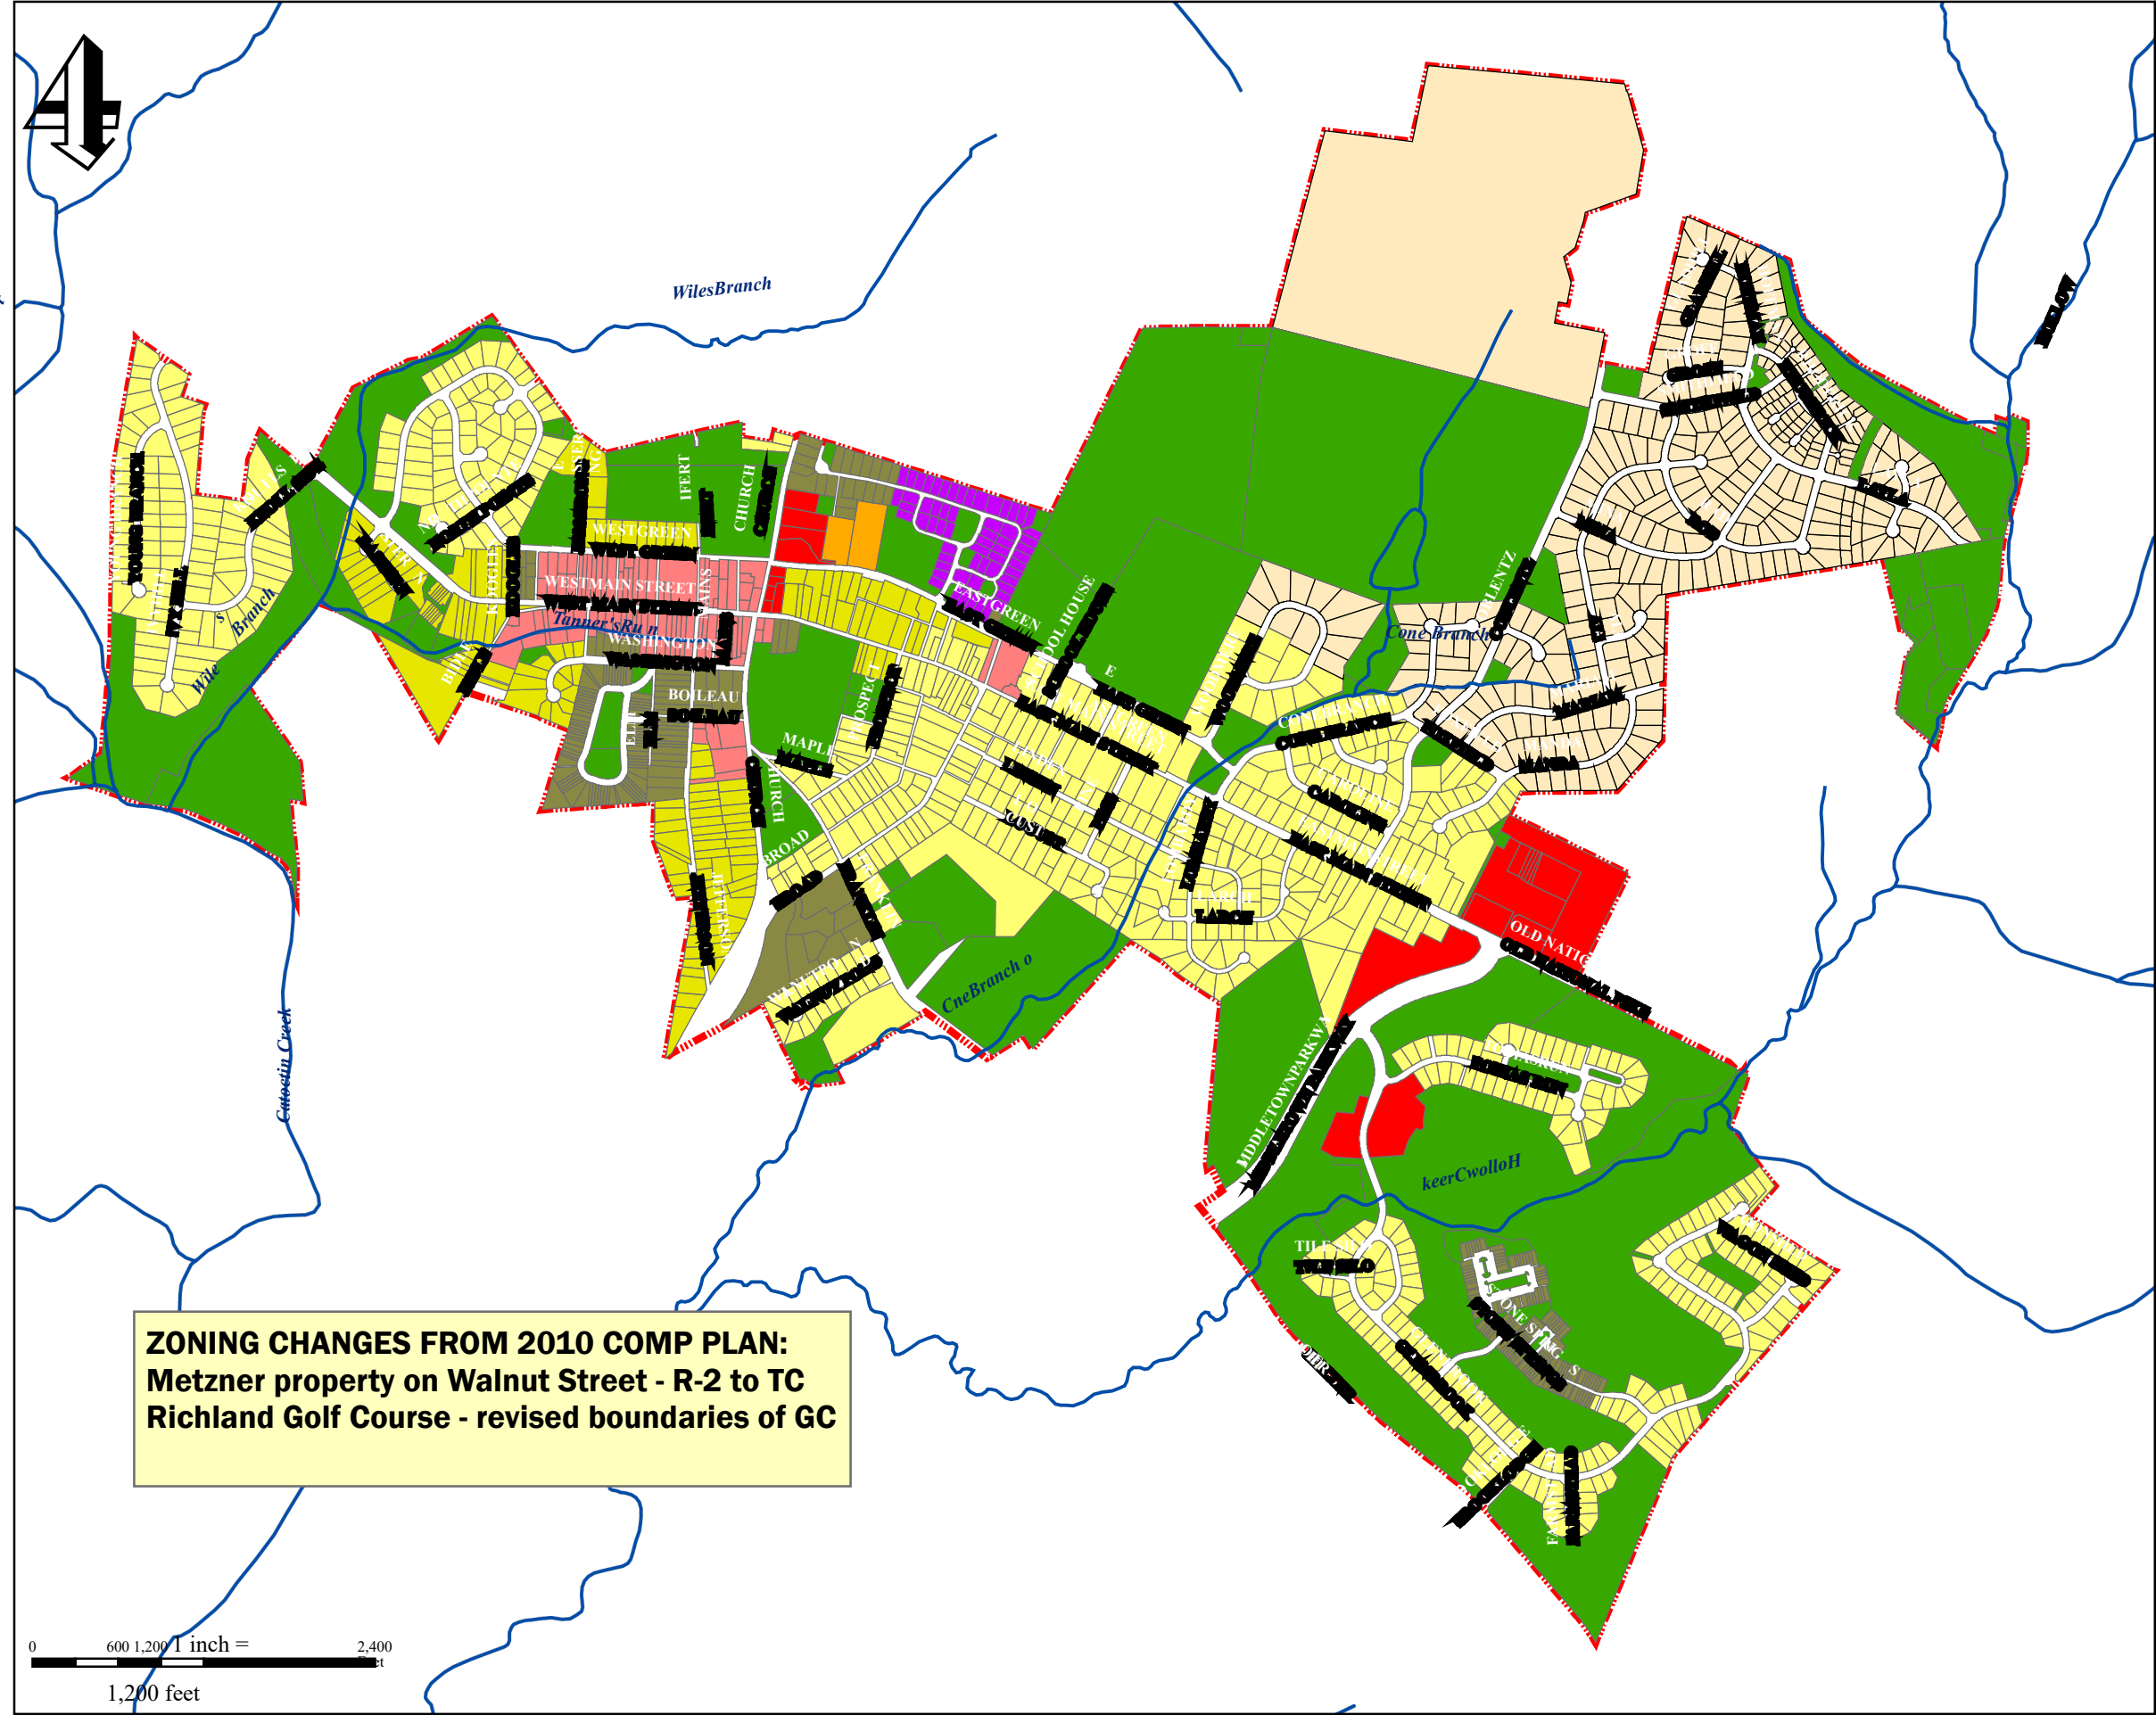

2023 Zoning Map Middletown, Maryland

Legend

-  Stream General
-  Commercial Open Space
-  R-1 Residential R-2
-  Residential R-20
-  Residential R-3
-  Residential R-3/Neo.
-  Traditional Res. Service
-  Comm./Lt. Manu. Town
-  Commercial Town
-  Boundary
- 

0 600 1,200 1 inch = 2,400 feet
 1,200 feet